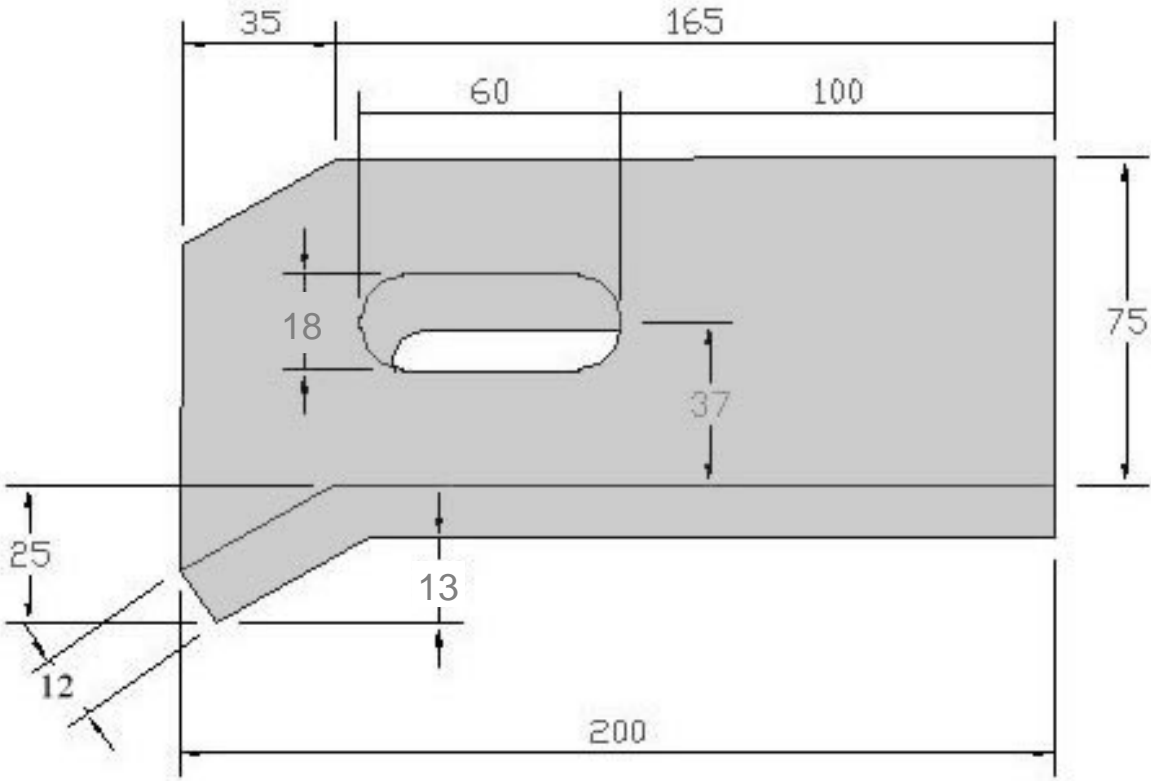

# PANEL CLIP 200 X 75 X 12mm (60 x 18mm slot)

Length	200mm
Width	75mm
Thickness	12mm
Slot	60mm x 18mm
Grade of steel	300 series
Corrosion Protection	Hot Dip Galvanised