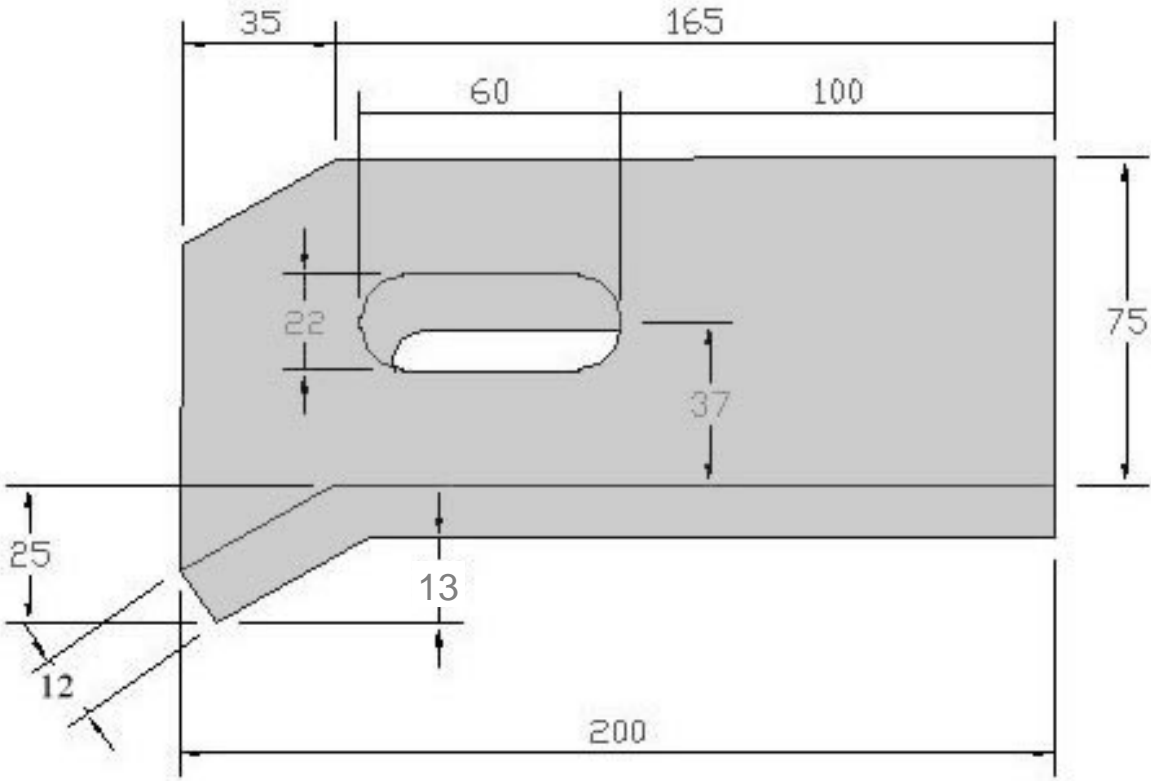

PANEL CLIP 200 X 75 X 12mm (60 x 22mm slot)

Length	200mm
Width	75mm
Thickness	12mm
Slot	60mm x 22mm
Grade of steel	300 series
Corrosion Protection	Hot Dip Galvanised